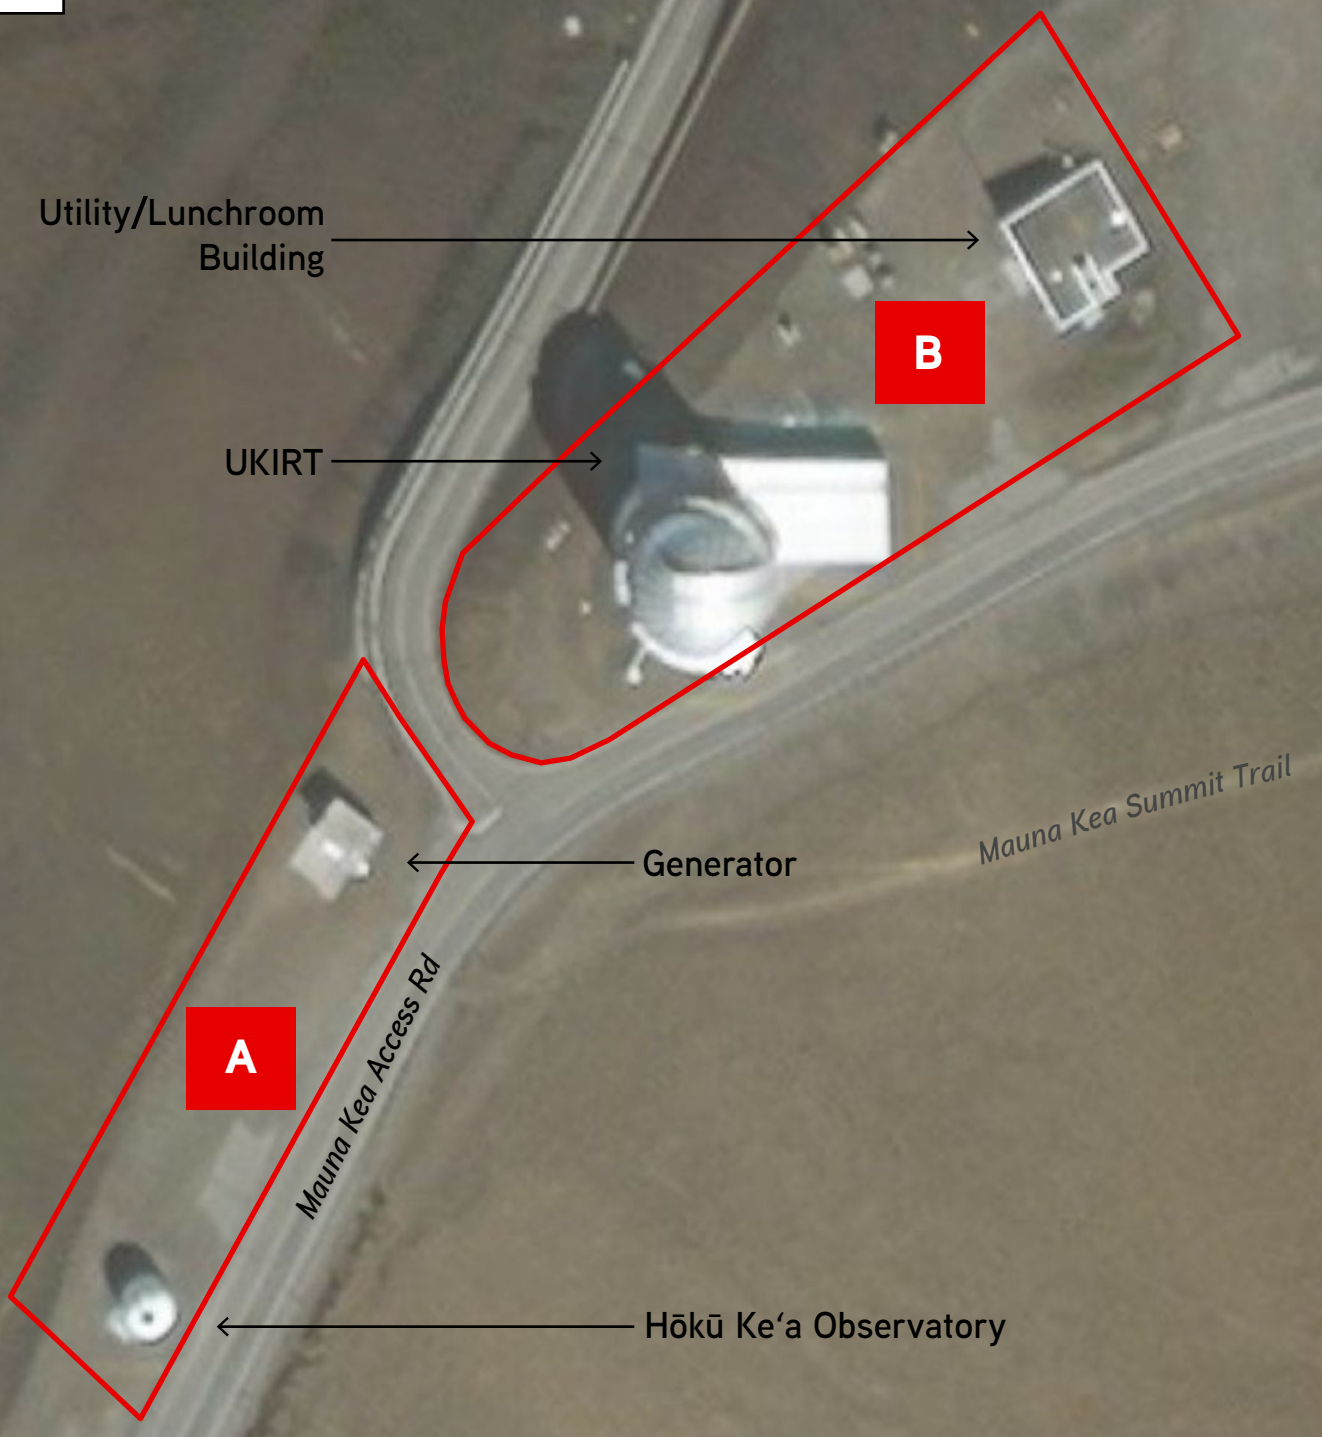

Utility/Lunchroom Building

UKIRT

Generator Building

Mauna Kea Summit Trail

James Clerk Maxwell Telescope

Caltech Submillimeter Observatory

Hōkū Ke'a Observatory

Mauna Kea Access Rd

Legend

-  Project Boundary
-  Tax Map Key Boundary

Legend

 Project Boundary