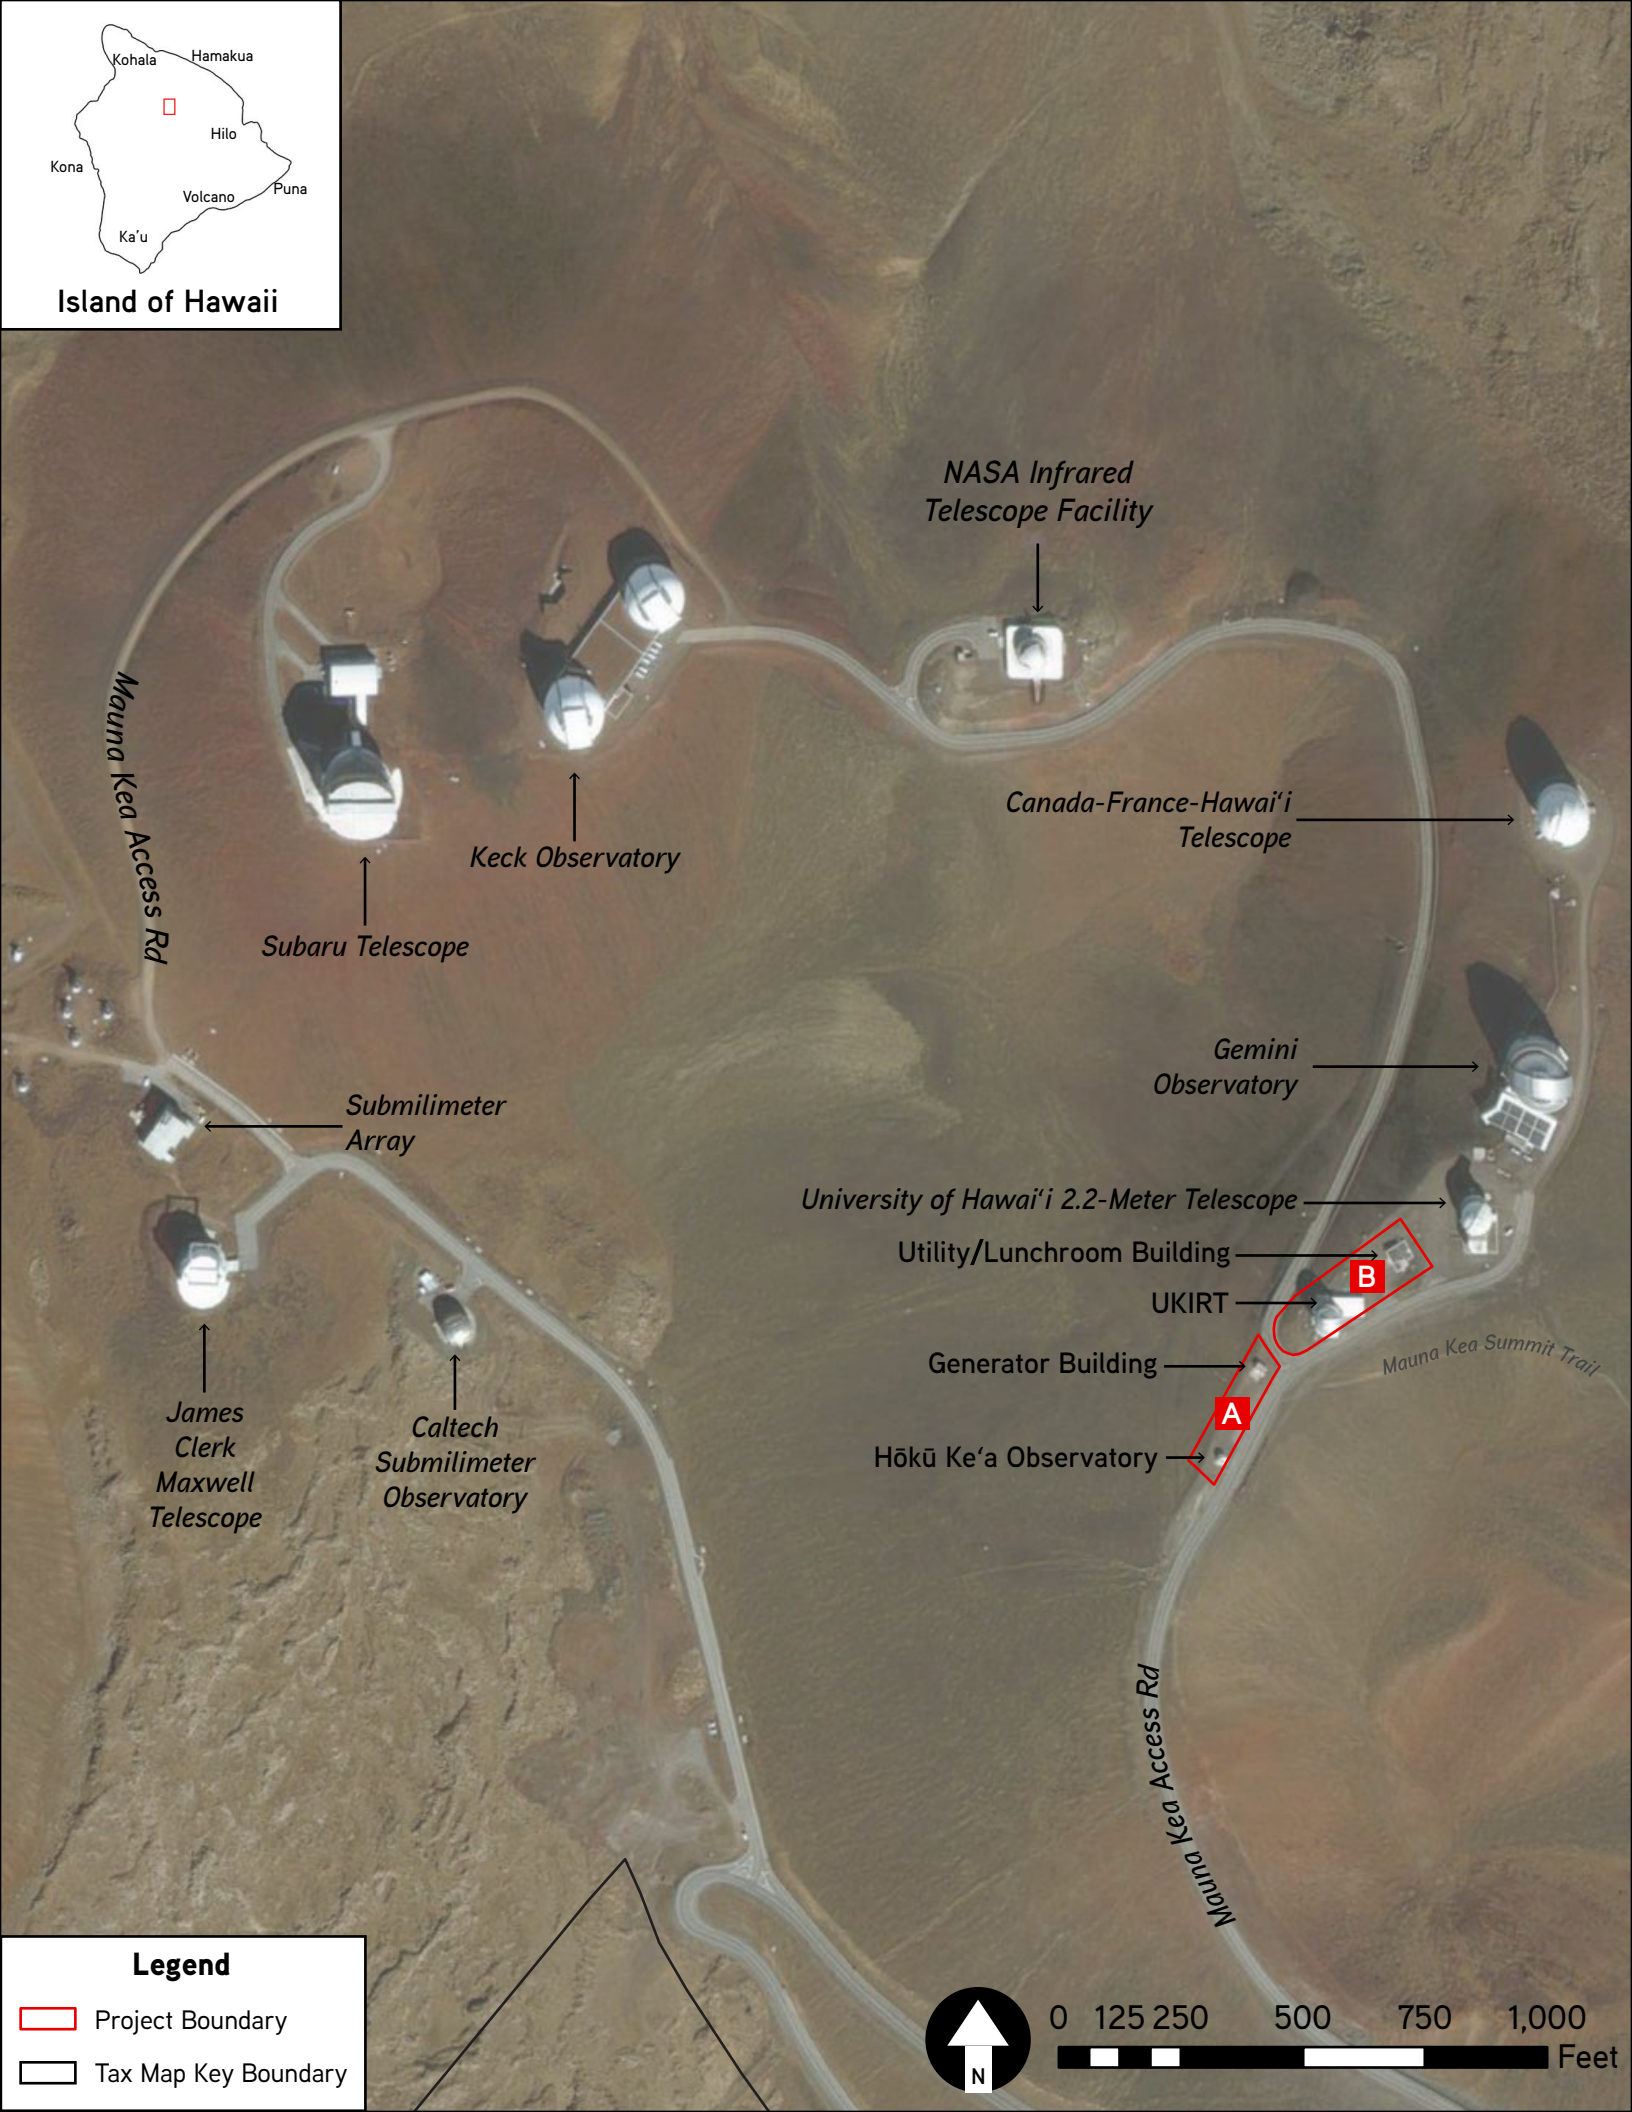

Island of Hawaii

NASA Infrared Telescope Facility

Canada-France-Hawai'i Telescope

Keck Observatory

Subaru Telescope

Gemini Observatory

Submillimeter Array

University of Hawai'i 2.2-Meter Telescope

Utility/Lunchroom Building

UKIRT

Generator Building

Mauna Kea Summit Trail

James Clerk Maxwell Telescope

Caltech Submillimeter Observatory

Hōkū Ke'a Observatory

Mauna Kea Access Rd

Legend

-  Project Boundary
-  Tax Map Key Boundary

Legend

 Project Boundary